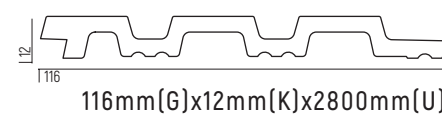

PIANO / AP-090-117
Koyu Antrasit

PIANO / AP-090-28