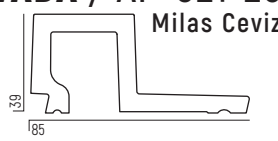

121mm(G)x11mm(K)x2800mm(U)

NEVADA
021

NEVADA / AP-021-10
AP-078-10
Siyah

85mm(G)x39mm(K)x2800mm(U)
36mm(G)x36mm(K)x2800mm(U)

NEVADA / AP-021-26
Milas Ceviz

85mm(G)x39mm(K)x2800mm(U)

14 DANUBE 033 15

DANUBE / AP-033-230