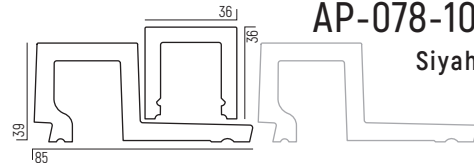

NEVADA / AP-021-10
AP-078-10
Siyah

85mm(G)x39mm(K)x2800mm(U)
36mm(G)x36mm(K)x2800mm(U)